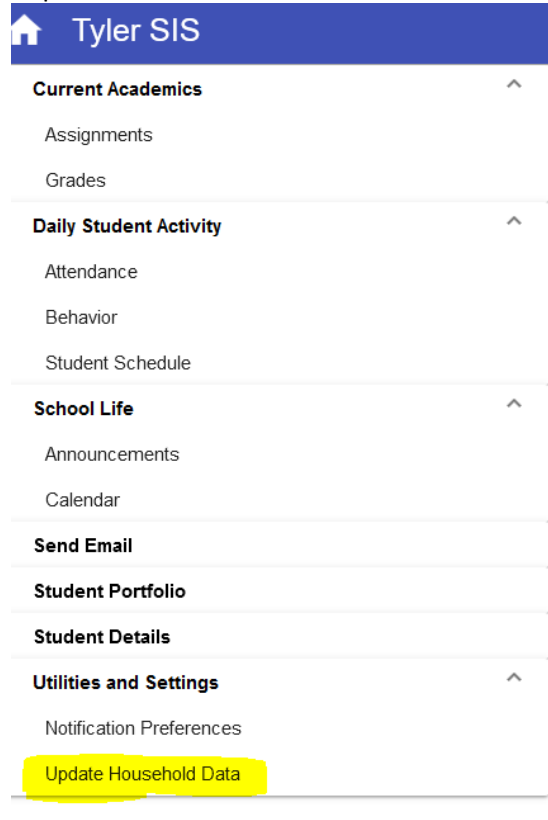

Tyler SIS Parent Portal

How do I get started?

Please login to the Tyler SIS parent portal here:

<https://thompsonpsct.tylertech.com/ThompsonPSCT_TSI_Live_360/login>

What is my username if I have never logged into the portals before?

Your username will be the email address we have on file for you at the school

What is my password if I have never logged into the portal before?

Your initial password will be your last name, first letter capitalized

How do I update my information?

To review/update information about your household please log into Tyler SIS portal and click the "Update Household Data" link located at the bottom of the menu on the left of the screen:

The userguide is located <http://tms.thompsonk12.org/wp-content/uploads/2020/08/Student-360-Navigation-Guide-for-Parents.pdf>